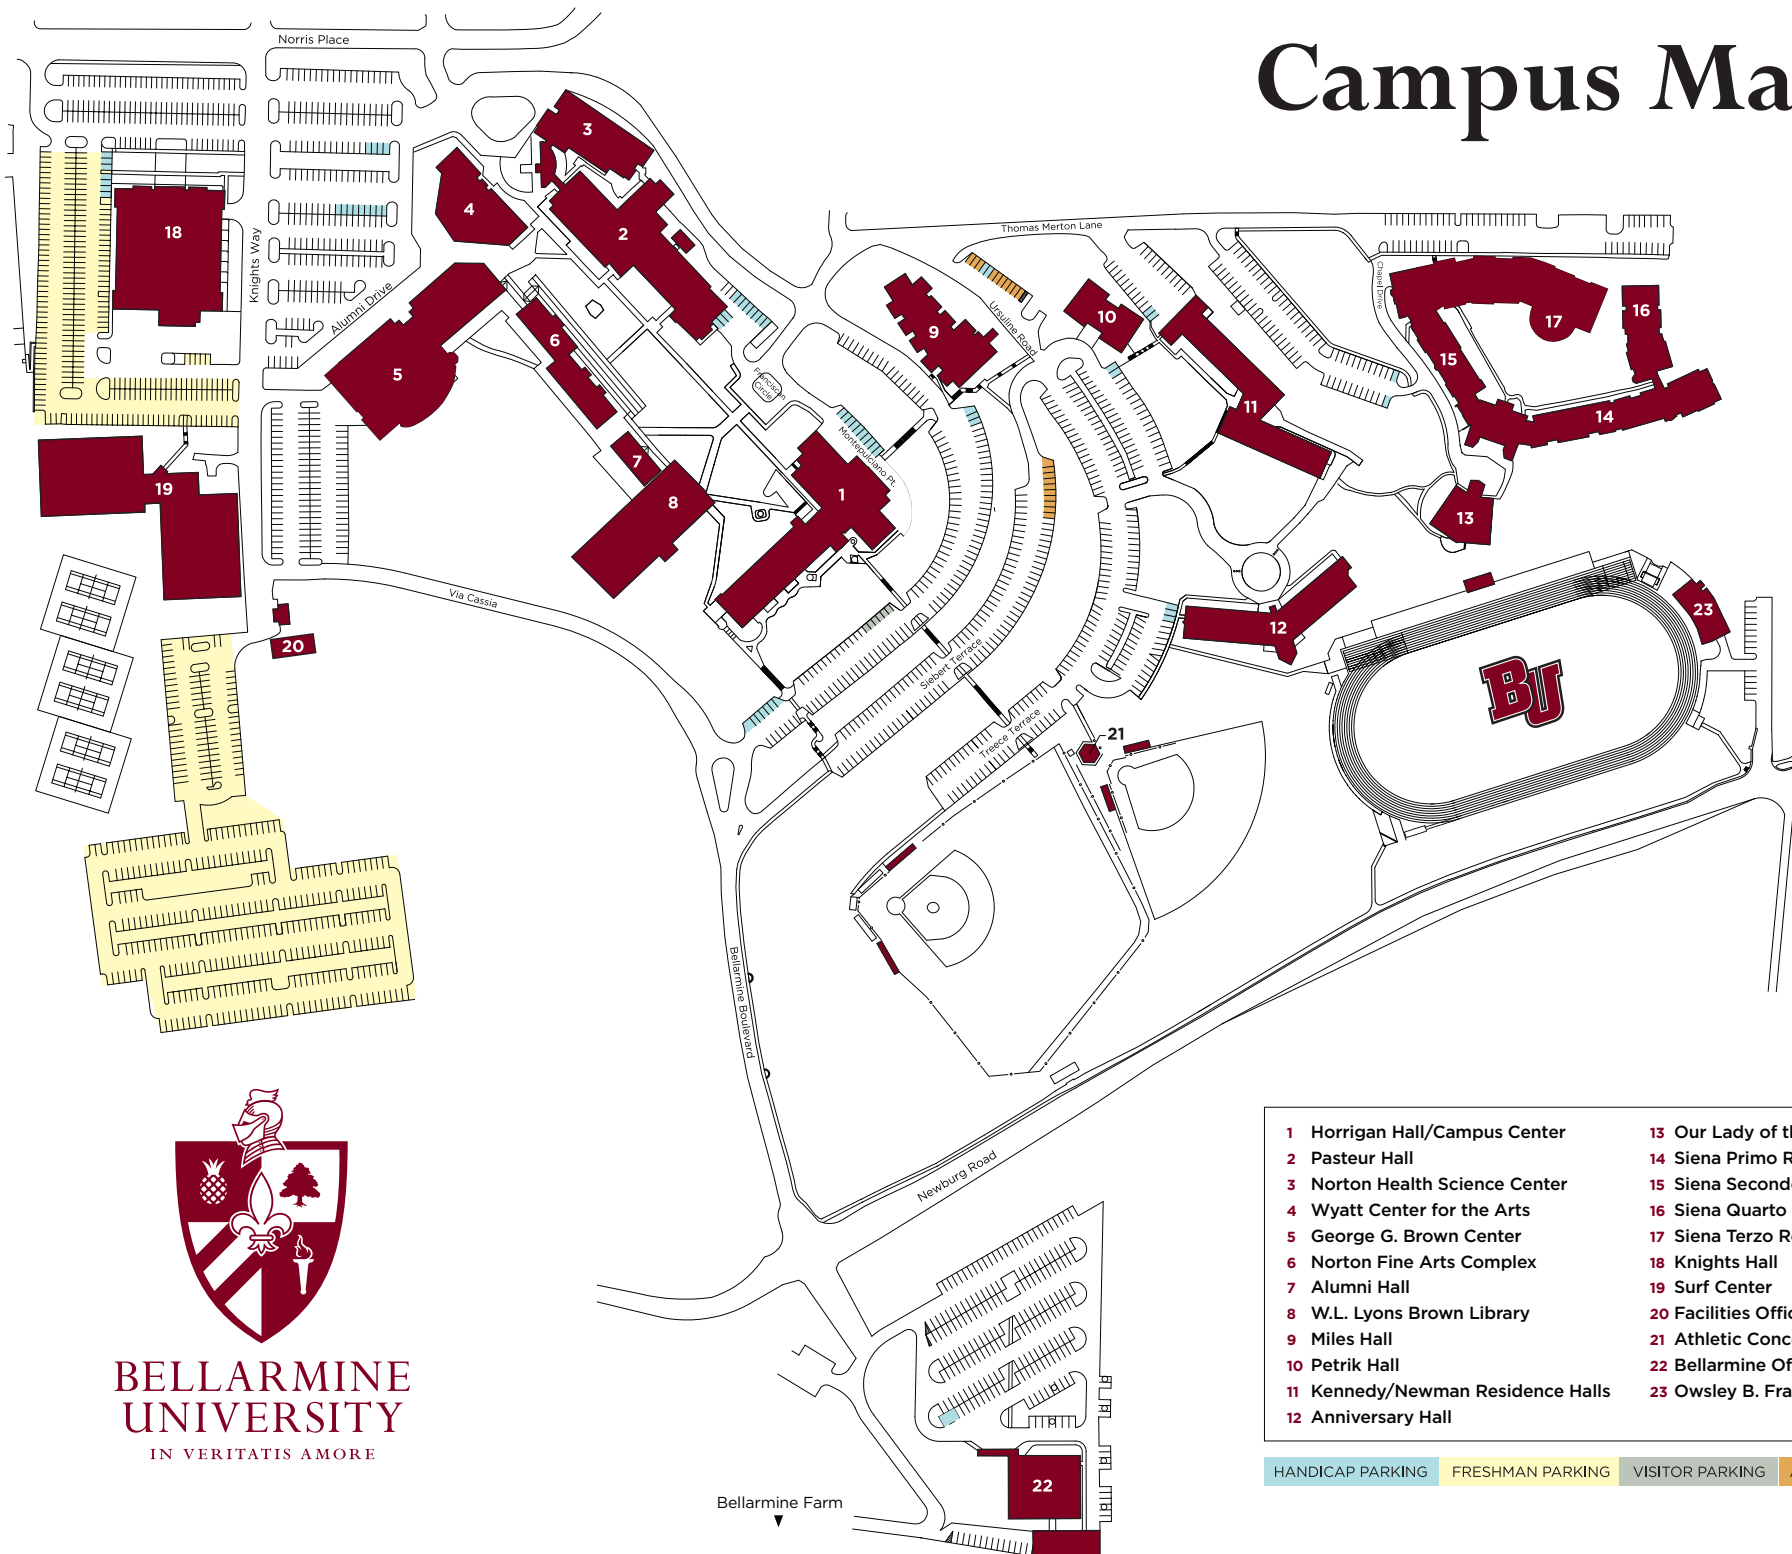

Campus Map

**BELLARMINE
UNIVERSITY**
IN VERITATIS AMORE

- | | | | |
|----|--------------------------------|----|------------------------------|
| 1 | Horrigan Hall/Campus Center | 13 | Our Lady of the Woods Chapel |
| 2 | Pasteur Hall | 14 | Siena Primo Residence Hall |
| 3 | Norton Health Science Center | 15 | Siena Secondo Residence Hall |
| 4 | Wyatt Center for the Arts | 16 | Siena Quarto Residence Hall |
| 5 | George G. Brown Center | 17 | Siena Terzo Residence Hall |
| 6 | Norton Fine Arts Complex | 18 | Knights Hall |
| 7 | Alumni Hall | 19 | Surf Center |
| 8 | W.L. Lyons Brown Library | 20 | Facilities Office |
| 9 | Miles Hall | 21 | Athletic Concessions |
| 10 | Petrik Hall | 22 | Bellarmino Office Building |
| 11 | Kennedy/Newman Residence Halls | 23 | Owsley B. Frazier Stadium |
| 12 | Anniversary Hall | | |

HANDICAP PARKING FRESHMAN PARKING VISITOR PARKING ADMISSIONS PARKING

Bellarmino Farm