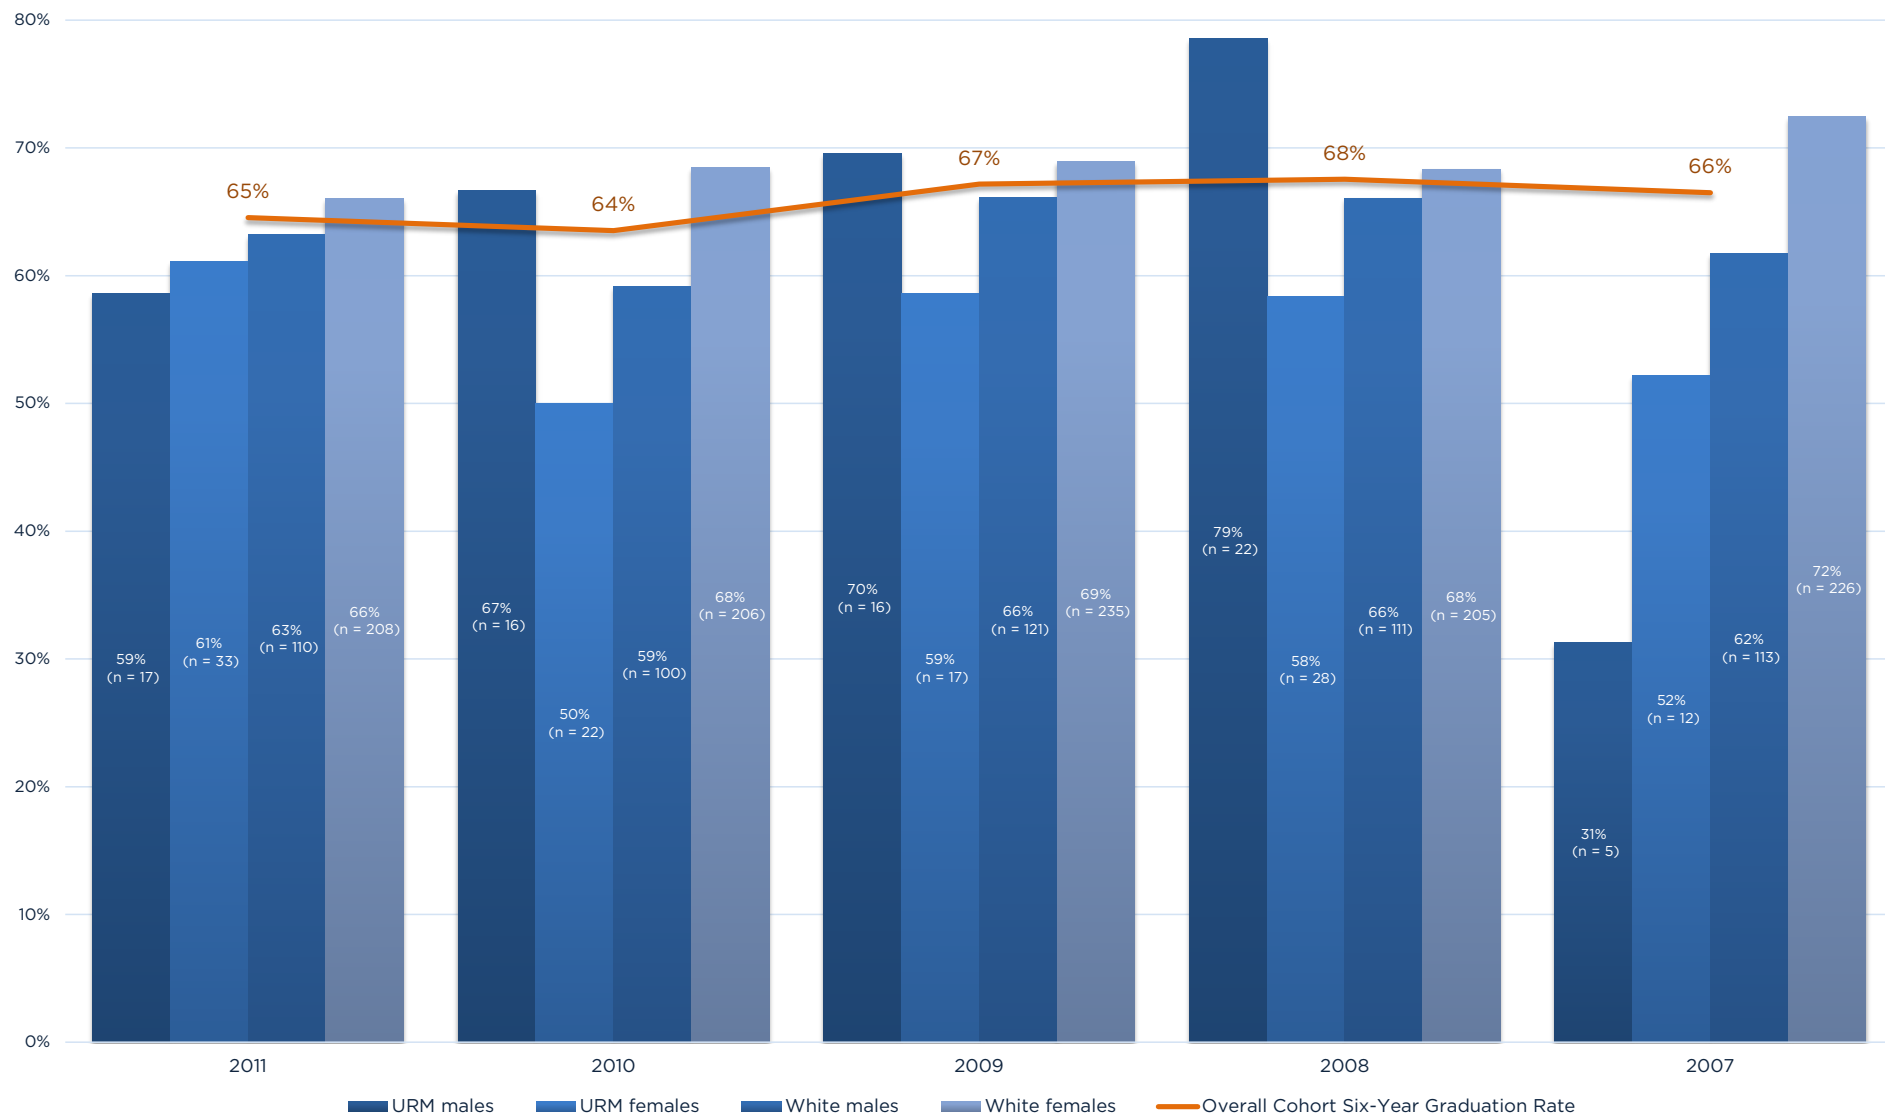

Bellarmine University Office of Institutional Research and Effectiveness

Six-Year Graduation Rates by Minority Status¹ and Sex, Cohort Years 2007-2011

¹ "Underrepresented Minority" (URM) is a combined category that includes students who identify as Hispanic or Latino, Asian, Black or African American, Native Hawaiian or Pacific Islander and Two or more races.