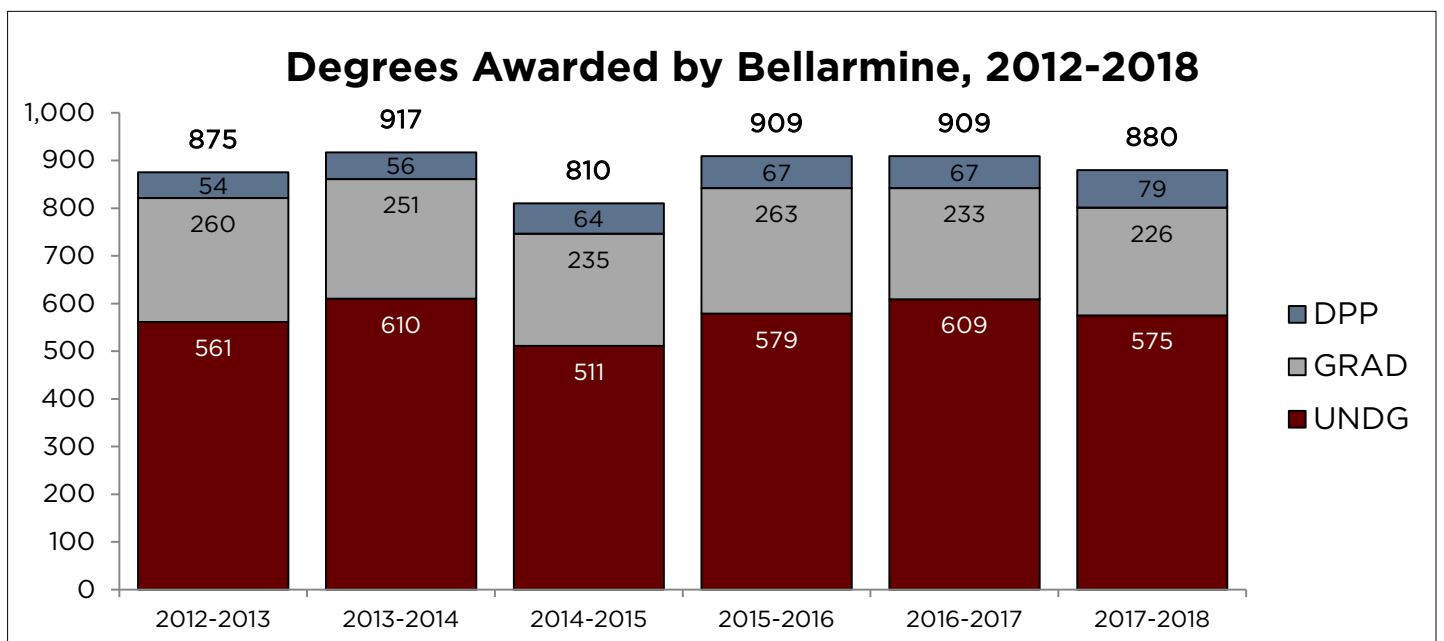

Undergraduate School or College	Academic Year					'17-18
	'12-13	'13-14	'14-15	'15-16	'16-17	
Bellarmino College	195	209	157	223	223	204
School of Communication	25	26	26	32	44	43
Rubel School of Business	86	87	84	84	89	80
Thornton School of Education	20	29	27	32	35	17
College of Health Professions	230	248	211	195	207	215
School of Continuing and Professional Studies	5	7	1	0	1	9
School of Environmental Studies	0	4	5	13	10	7
Total	561	610	511	579	609	575

Graduate School or College	Academic Year					'17-18
	'12-13	'13-14	'14-15	'15-16	'16-17	
Bellarmino College	5	3	10	7	2	0
School of Communication	13	18	9	17	10	20
Rubel School of Business	94	82	94	90	54	51
Thornton School of Education	108	109	88	105	100	109
College of Health Professions	30	36	33	36	42	32
<i>Doctoral - Professional Practice (DPP)</i>	54	56	64	67	67	79
School of Continuing and Professional Studies	10	3	1	8	25	14
Total	314	307	299	330	300	305

Grand Total	875	917	810	909	909	880
--------------------	------------	------------	------------	------------	------------	------------

In keeping with the IPEDS standard, all counts shown in the graph above represent total degrees awarded. These counts may include duplicated students who earned multiple degrees in the same academic year.